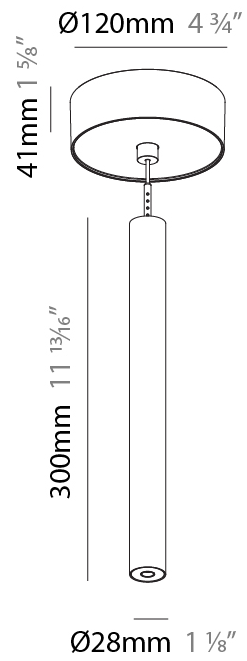

GENERAL
Series: Hangover
Subseries: Hangover Plug Monopoint Surface Canopy
Brand: Prolight
Division: Architectural
Mounting Type: Suspension
Mounting Location: Ceiling
Subcategory: Pendant

PHYSICAL
Shape: Cylinder
Diameter (mm): 28
Diameter (in): 1 1/8
Height (mm): 300
Height (in): 11 13/16
Max. Overall Height (mm): 2300
Max. Overall Height (in): 90 3/16
Light Distribution: Downlight
Weight (kg): 0.75
Weight (lbs): 1.65
Fixture Finish: SSR / BKV / CWI / CRY / HAB / UFT / ITA / RUA / FTG / MYG / LOD / PUS / FRO / FUP / KIA / POP / BLS / SPG / MEY / GOH / GUM / CHC / COM / ABZ / JAG / OBR / MOS / ROR
Fixture Material: Aluminum
Cable Details: 2000mm or 4000mm Black Cable

ELECTRICAL
Lamp Type: LED (Zhaga Standard)
Input Wattage (W): 6.6
Total Output Wattage (W): 6
Dimming: Tri-Mode (Non-Dimming and Phase Dimming (120Vac only) and 0-10V Dimming)
Driver Included: Yes
Driver Location: External
Driver Type: Integral LED Driver - Universal
Driver Class: Class 2
Housing: ENCP3 w/quick connect
Input Voltage (V): 120 - 277
Constant Current (MA): 500

LED
Number of LEDs: 1
Color Temperature (°K): 2700 / 3000 / 4000
Max. Delivered Lumen (lm): 330 / 360 / 380
CRI: >90 CRI
Efficiency (%): 86
Lamp Life (hrs): 50000
Upon Request: ***3500K available in minimum quantities (larger quantities upon request)

OPTICAL
Optic°: 24 / 32 / 34 / 55 / 58

RATINGS AND CERTIFICATIONS
Certified By: Certified for North American Standards
IP rating: IP20